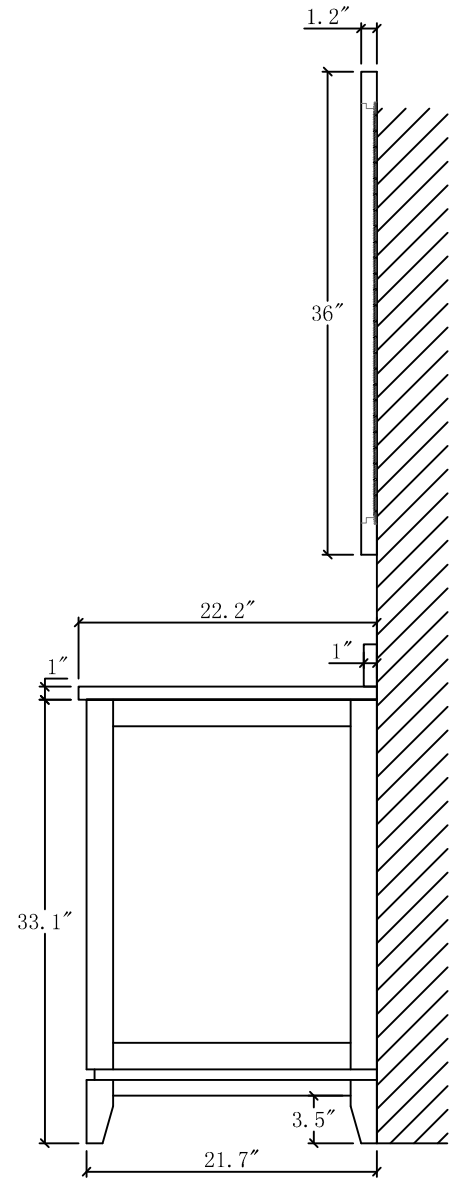

Sink

Vanity Back

ITEM NO. :WH8836

ITEM NO. :WH8836