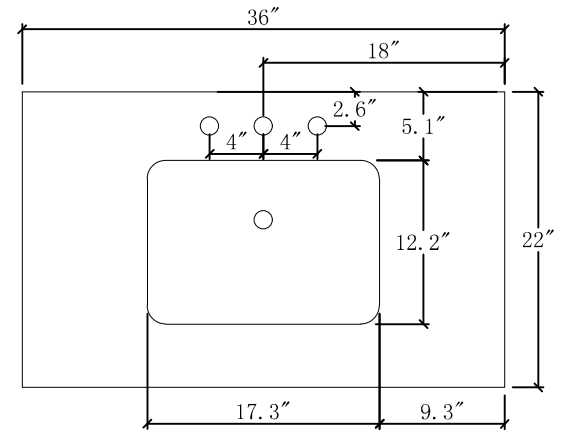

Sink

Vanity Back

ITEM NO. :WH8836

ITEM NO. :WH8836