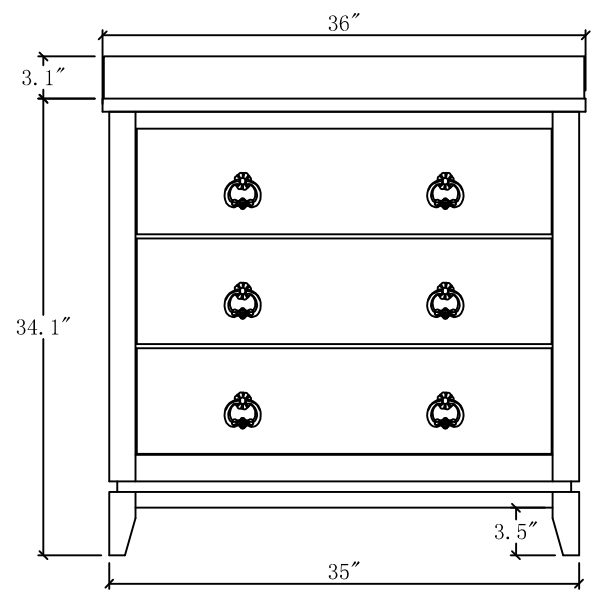

Sink

Vanity Back

ITEM NO. :WH8836

ITEM NO. :WH8836