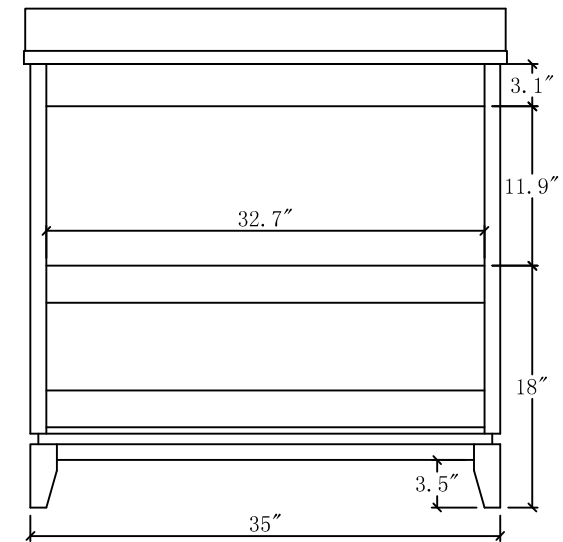

Sink

Vanity Back

ITEM NO. :WH8836

ITEM NO. :WH8836