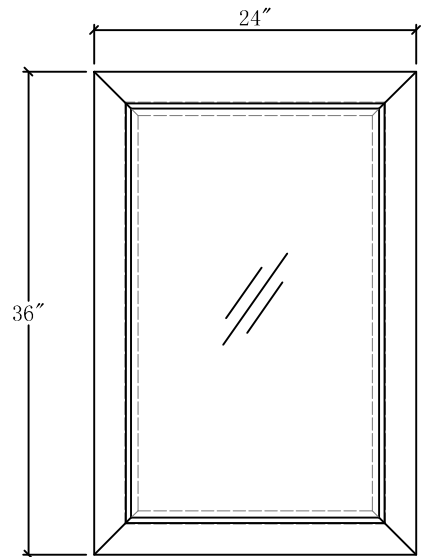

Sink

Vanity Back

ITEM NO. :WH8836

ITEM NO. :WH8836